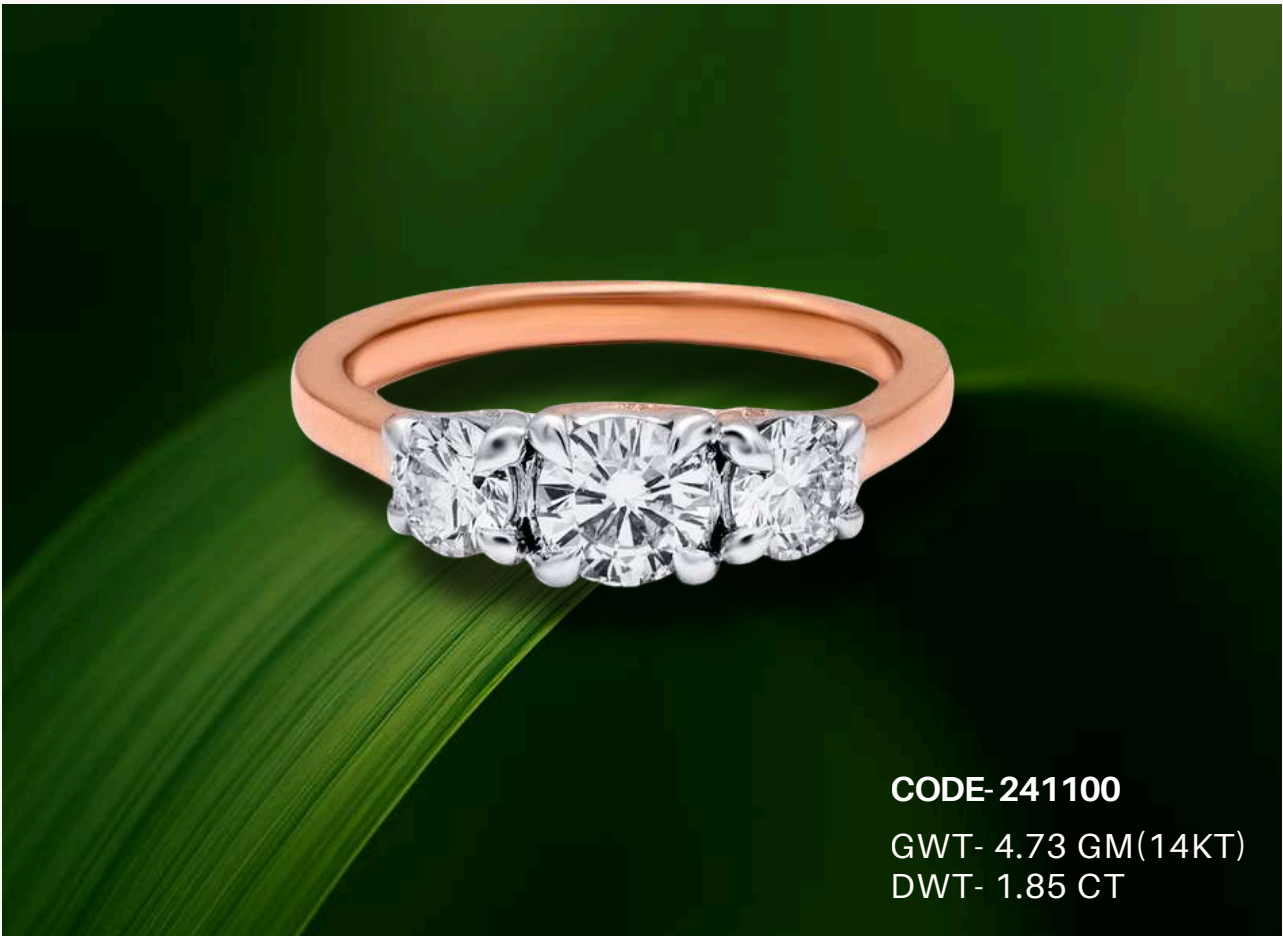

GWT- 0.70GM 14K

DWT- 0.52CT-

THE RINGS

Delicate yet powerful forms,
that turn gestures into symbols.

CODE- 241100

GWT- 4.73 GM(14KT)

DWT- 1.85 CT

CODE- 2500271