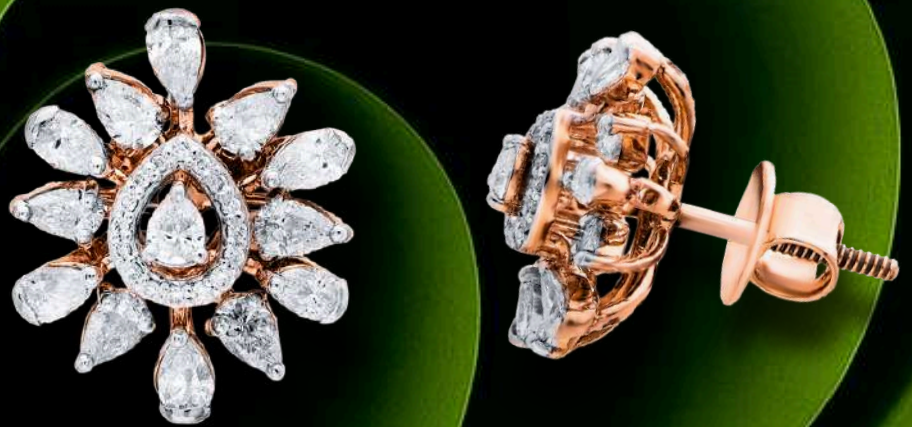

DWT- 1.58 CT- 31PC

THE EARRINGS

Graceful designs crafted
to frame your face,
adding charm to every moment.

CODE-2500327

GWT- 6.514GM 14K
DWT- 1.03CT- 54PC

CODE-2500177
GWT-1.683GM-14KT
DWT-2.290 CT

CODE-4000001
GWT- 4.20GM -14 KT
DWT- 2.00 CT